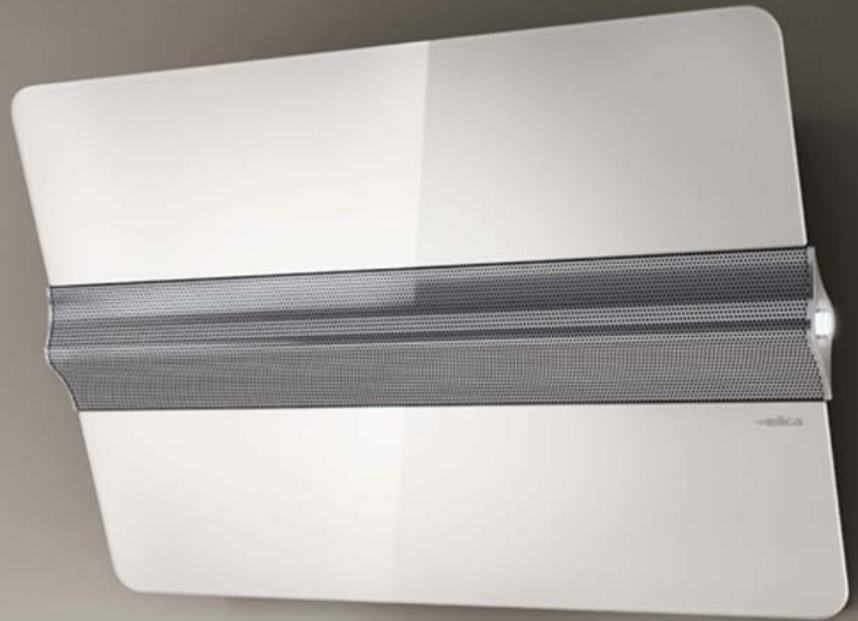

CAPITOL

design Fabrizio Crisà

Size (cm)

80

Finishes/Colours

Stainless Steel

White Glass

Black Glass

Controls

Rotative 3s + I

Lighting

Halo 2x20W