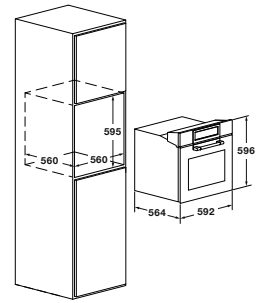

FEATURES

Dashboard with touch controls
and steel handle
UltraBlack porcelain enameled interior
(nickel free)
2 Halogen lights for flawless visibility
Gross capacity 65 lt

SAFETY

Cool to the touch 3 glass
Soft closing door
Tangential ventilation

INCLUDED ACCESSORIES

Meat Probe
1 glass tray
1 enameled tray
2 flat chromed rack
Telescopic racks
Power cord with plug

OBSIDIAN BLACK GLASS
FCLO 6215 TEM BK

CLUSTER CONCEPT

MULTIFUNCTION OVEN

FCLO 6215 TEM BK	
Type	Electronic Multi-function
Finishing	Obsidian black glass
Inner sleeve	UltraBlack Piro
FEATURES	
Energy efficiency class	A ++
Usable capacity (litres)	65 L
Cooling	•
Functions n.	15
PERFORMANCE	
Cooking max. temperature	250°C
Classic Pizza Function temperature	-
Pyrolysis Temperature	-
Dual true Convection	-
Self-cleaning by Pyrolysis /Eco Pyrolysis	-
Assisted cleaning (CLEAN)	•
Grill power (W)	1200 +1000
Low temperature slow cooking	•
CONTROLS	
Programming	Creactive Extended
Recipes	•
Auto switch off	-
Booster	•
Meat probe	•
Smoke catalyst	•
On/Off icon	•
Thermostat	•
Fan assisted	•
Functioning led	•
SAFETY	
Safety lock door	-
Cold door / glass nr.	• / 3
Soft closing door	•
ACCESSORIES	
Lighting (20W Halogen lamps) nr.	2
Slider set nr.	2
Trays nr./ type	1 / glass + 1 / enameled
Flat metal rack nr.	2
Round metal grid nr.	-
Pizza stone nr.	-
Pizza paddle nr.	-
Rotisserie with turnspit	• / -
POWER RATING	
Max absorbed power (W)	3500 W
Tension and frequency (V-Hz)	220 - 240 / 50 - 60
Cord	•
Plug Type	Schuko
DIMENSIONS	
Width mm	592
Height mm	596
Depth mm	564
Cut-out (W x H x D) mm	560 x 595 x 560