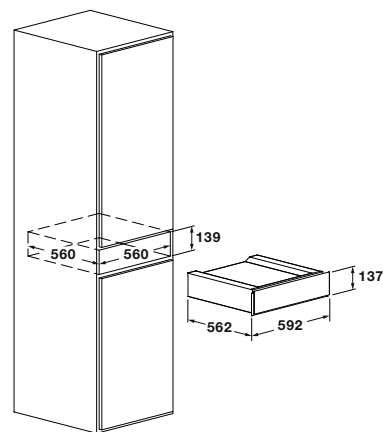

URBANTECH

COFFEE MACHINE

FUWD 150 MBK	
Type	Warming drawer
Finishing	Matte black metal
Inner surface	Non-slip rubber mat
Front opening	Push to open
PERFORMANCE	
Max temperature °C	70
Low temperatur slow cooking	•
Leavening	•
Reaheat	•
CONTROLS	
On/Off buttons	•
Thermostat	•
Fan assisted	•
Functioning warning light	•
SAFETY	
Cool front	•
POWER RATING	
Max absorbed power (W)	400 W
Tension and frequency (V-Hz)	220 - 40 / 50 - 60
Cord	•
Plug Type	Schuko
DIMENSIONS	
Width mm	592
Height mm	137
Depth mm	562
Cut-out (W x H x D) mm	560 x 139 x 560