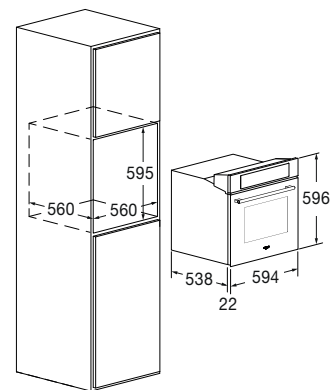

Features

The control panel has different functions, including preset cooking functions and the possibility to modify the recipes. With the Meat Probe, you can obtain perfect results because it allows you to monitor the cooking progress by measuring the food core temperature.

This product comes with the following accessories: two sets of telescopic rails, a Meat Probe, an enamelled tray, a flat rack, a rotisseries kit and an enamelled AirFry tray.

BLACK GLASS
FCO 6215 TEM BK
EAN 8019801027651