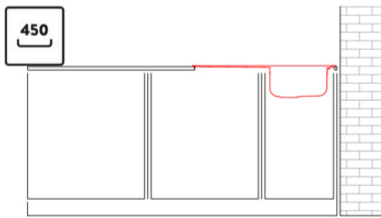

SKY 400

Technical Drawing

0

Description	1-bowl sink with drainer
Model	SKY 400
Base (mm)	450
0	Inset
Dimensions (mm)	860 x 500
Hole for built-in installation (mm)	840 x 480
Number of Bowls	1
Bowl Depth (mm)	180

0

Gross Weight (kg)	5,50
Net Weight (kg)	3,10
Packaging Dimension (kg)	920 x 570 x 220

0

Packaging	Cardboard
0	--

INOX

LIK400SACDX SATIN FINISH
8031873600983

LIK400SACSX SATIN FINISH
8031873600990

SKY 400 SX

general tolerances where not expressly communicated $\pm 0.2\%$
 connection dimensions according to UNI EN 695

SKY 400 DX

general tolerances where not expressly communicated $\pm 0.2\%$
connection dimensions according to UNI EN 695