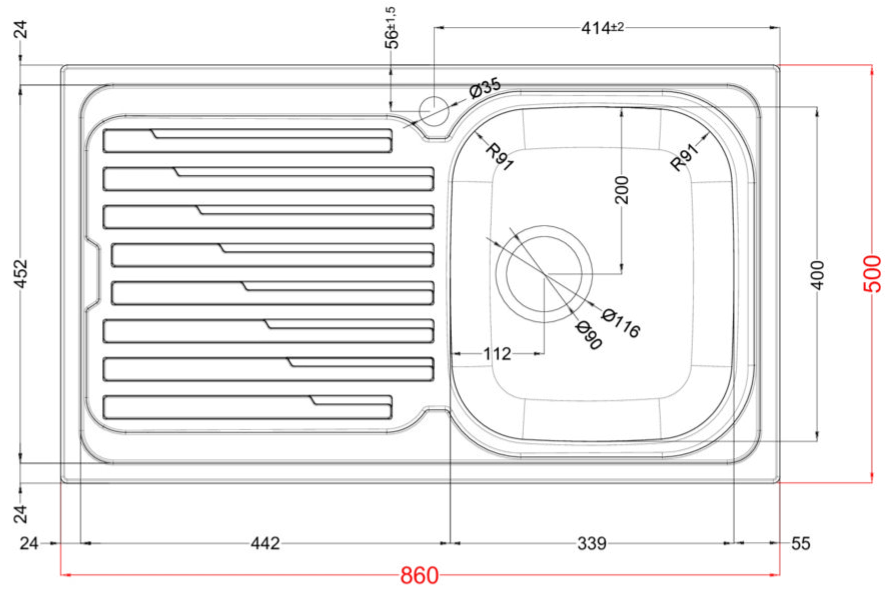

SKY 400

Technical Drawing

0

Description	1-bowl sink with drainer
Model	SKY 400
Base (mm)	450
0	Inset
Dimensions (mm)	860 x 500
Hole for built-in installation (mm)	840 x 480
Number of Bowls	1
Bowl Depth (mm)	180

0

Gross Weight (kg)	5,50
Net Weight (kg)	3,10
Packaging Dimension (kg)	920 x 570 x 220

0

Packaging	Cardboard
0	--

INOX

LIK400SACDX SATIN FINISH
8031873600983

LIK400SACSX SATIN FINISH
8031873600990

SKY 400 SX

general tolerances where not expressly communicated $\pm 0.2\%$
 connection dimensions according to UNI EN 695

SKY 400 DX

general tolerances where not expressly communicated $\pm 0.2\%$
connection dimensions according to UNI EN 695