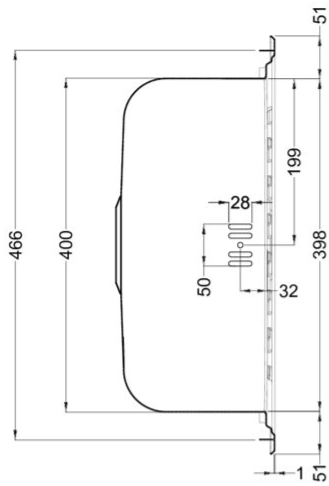

SKY 400

Technical Drawing

0

Description	1-bowl sink with drainer
Model	SKY 400
Base (mm)	450
0	Inset
Dimensions (mm)	860 x 500
Hole for built-in installation (mm)	840 x 480
Number of Bowls	1
Bowl Depth (mm)	180

0

Gross Weight (kg)	5,50
Net Weight (kg)	3,10
Packaging Dimension (kg)	920 x 570 x 220

0

Packaging	Cardboard
0	--

INOX

LIK400SACDX SATIN FINISH
8031873600983

LIK400SACSX SATIN FINISH
8031873600990

SKY 400 SX

general tolerances where not expressly communicated $\pm 0.2\%$
 connection dimensions according to UNI EN 695

SKY 400 DX

general tolerances where not expressly communicated $\pm 0.2\%$
connection dimensions according to UNI EN 695