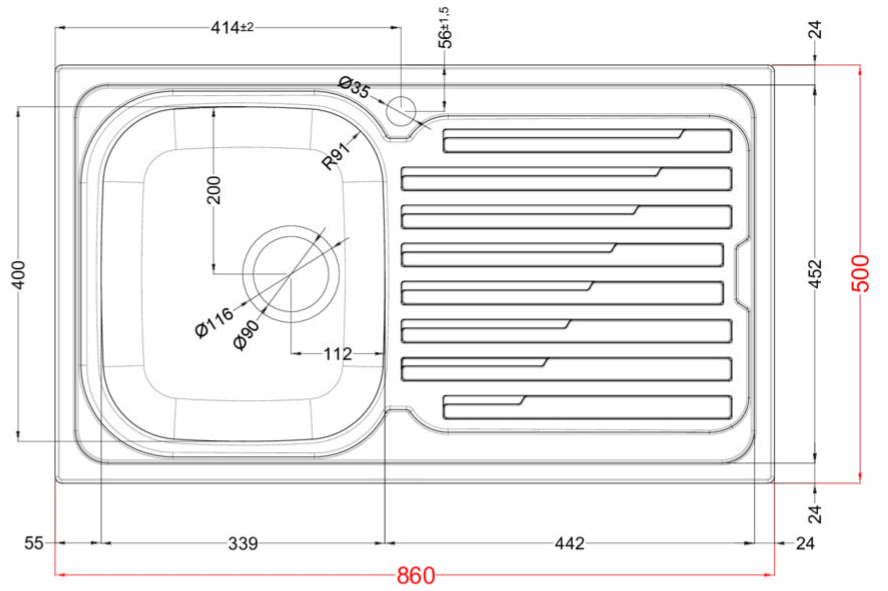

SKY 400

Technical Drawing

0

Description	1-bowl sink with drainer
Model	SKY 400
Base (mm)	450
0	Inset
Dimensions (mm)	860 x 500
Hole for built-in installation (mm)	840 x 480
Number of Bowls	1
Bowl Depth (mm)	180

0

Gross Weight (kg)	5,50
Net Weight (kg)	3,10
Packaging Dimension (kg)	920 x 570 x 220

0

Packaging	Cardboard
0	--

INOX

LIK400SACDX SATIN FINISH
8031873600983

LIK400SACSX SATIN FINISH
8031873600990

SKY 400 SX

general tolerances where not expressly communicated $\pm 0.2\%$
 connection dimensions according to UNI EN 695

SKY 400 DX

general tolerances where not expressly communicated $\pm 0.2\%$
connection dimensions according to UNI EN 695