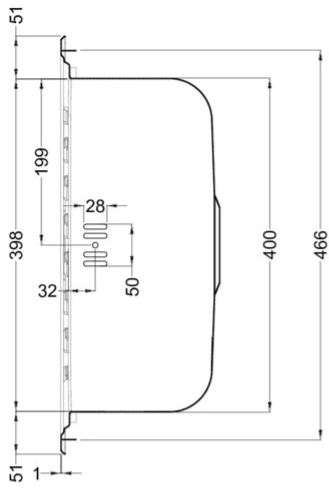

SKY 400

Technical Drawing

0

Description	1-bowl sink with drainer
Model	SKY 400
Base (mm)	450
0	Inset
Dimensions (mm)	860 x 500
Hole for built-in installation (mm)	840 x 480
Number of Bowls	1
Bowl Depth (mm)	180

0

Gross Weight (kg)	5,50
Net Weight (kg)	3,10
Packaging Dimension (kg)	920 x 570 x 220

0

Packaging	Cardboard
0	--

INOX

LIK400SACDX SATIN FINISH
8031873600983

LIK400SACSX SATIN FINISH
8031873600990

SKY 400 SX

general tolerances where not expressly communicated $\pm 0.2\%$
 connection dimensions according to UNI EN 695

SKY 400 DX

general tolerances where not expressly communicated $\pm 0.2\%$
connection dimensions according to UNI EN 695