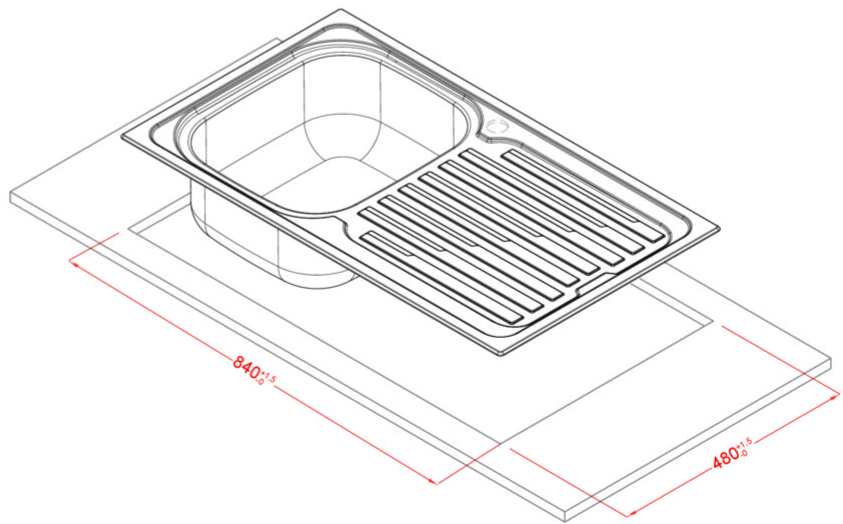

SKY 400

Technical Drawing

0

Description	1-bowl sink with drainer
Model	SKY 400
Base (mm)	450
0	Inset
Dimensions (mm)	860 x 500
Hole for built-in installation (mm)	840 x 480
Number of Bowls	1
Bowl Depth (mm)	180

0

Gross Weight (kg)	5,50
Net Weight (kg)	3,10
Packaging Dimension (kg)	920 x 570 x 220

0

Packaging	Cardboard
0	--

INOX

LIK400SACDX SATIN FINISH
8031873600983

LIK400SACSX SATIN FINISH
8031873600990

SKY 400 SX

general tolerances where not expressly communicated $\pm 0.2\%$
 connection dimensions according to UNI EN 695

SKY 400 DX

general tolerances where not expressly communicated $\pm 0.2\%$
connection dimensions according to UNI EN 695