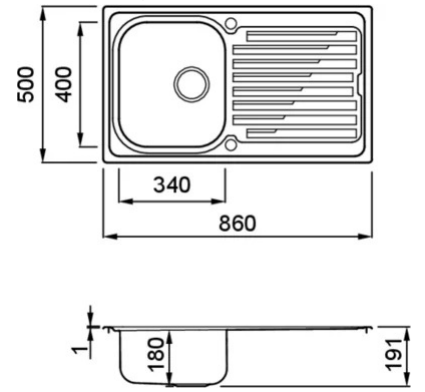

SKY 400

Technical Drawing

0

Description	1-bowl sink with drainer
Model	SKY 400
Base (mm)	450
0	Inset
Dimensions (mm)	860 x 500
Hole for built-in installation (mm)	840 x 480
Number of Bowls	1
Bowl Depth (mm)	180

0

Gross Weight (kg)	5,50
Net Weight (kg)	3,10
Packaging Dimension (kg)	920 x 570 x 220

0

Packaging	Cardboard
0	--

INOX

LIK400SACDX SATIN FINISH
8031873600983

LIK400SACSX SATIN FINISH
8031873600990

SKY 400 SX

general tolerances where not expressly communicated $\pm 0.2\%$
 connection dimensions according to UNI EN 695

SKY 400 DX

general tolerances where not expressly communicated $\pm 0.2\%$
connection dimensions according to UNI EN 695