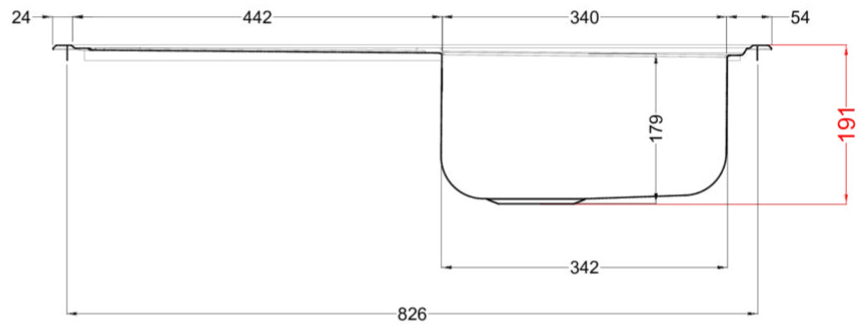

SKY 400

Technical Drawing

0

Description	1-bowl sink with drainer
Model	SKY 400
Base (mm)	450
0	Inset
Dimensions (mm)	860 x 500
Hole for built-in installation (mm)	840 x 480
Number of Bowls	1
Bowl Depth (mm)	180

0

Gross Weight (kg)	5,50
Net Weight (kg)	3,10
Packaging Dimension (kg)	920 x 570 x 220

0

Packaging	Cardboard
0	--

INOX

LIK400SACDX SATIN FINISH
8031873600983

LIK400SACSX SATIN FINISH
8031873600990

SKY 400 SX

general tolerances where not expressly communicated $\pm 0.2\%$
 connection dimensions according to UNI EN 695

SKY 400 DX

general tolerances where not expressly communicated $\pm 0.2\%$
connection dimensions according to UNI EN 695