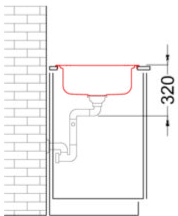

SKY 400

Technical Drawing

0

Description	1-bowl sink with drainer
Model	SKY 400
Base (mm)	450
0	Inset
Dimensions (mm)	860 x 500
Hole for built-in installation (mm)	840 x 480
Number of Bowls	1
Bowl Depth (mm)	180

0

Gross Weight (kg)	5,50
Net Weight (kg)	3,10
Packaging Dimension (kg)	920 x 570 x 220

0

Packaging	Cardboard
0	--

INOX

LIK400SACDX SATIN FINISH
8031873600983

LIK400SACSX SATIN FINISH
8031873600990

SKY 400 SX

general tolerances where not expressly communicated $\pm 0.2\%$
 connection dimensions according to UNI EN 695

SKY 400 DX

general tolerances where not expressly communicated $\pm 0.2\%$
connection dimensions according to UNI EN 695