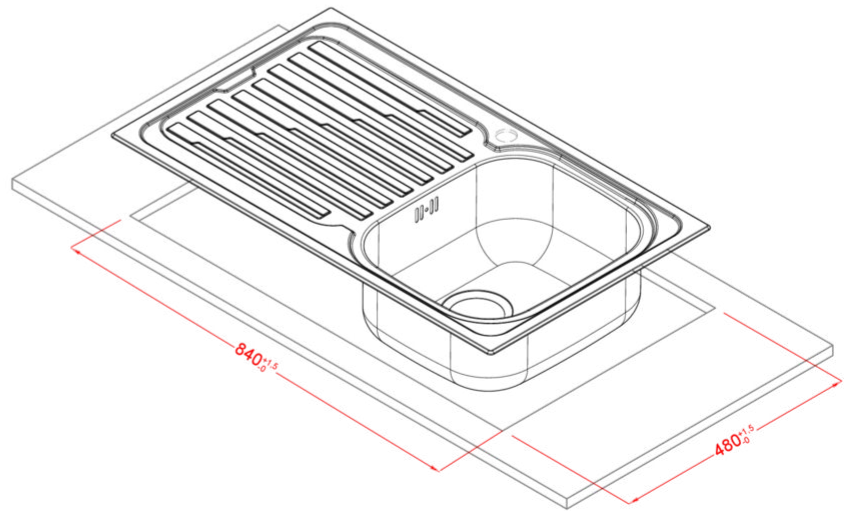

SKY 400

Technical Drawing

0

Description	1-bowl sink with drainer
Model	SKY 400
Base (mm)	450
0	Inset
Dimensions (mm)	860 x 500
Hole for built-in installation (mm)	840 x 480
Number of Bowls	1
Bowl Depth (mm)	180

0

Gross Weight (kg)	5,50
Net Weight (kg)	3,10
Packaging Dimension (kg)	920 x 570 x 220

0

Packaging	Cardboard
0	--

INOX

LIK400SACDX SATIN FINISH
8031873600983

LIK400SACSX SATIN FINISH
8031873600990

SKY 400 SX

general tolerances where not expressly communicated $\pm 0.2\%$
 connection dimensions according to UNI EN 695

SKY 400 DX

general tolerances where not expressly communicated $\pm 0.2\%$
connection dimensions according to UNI EN 695