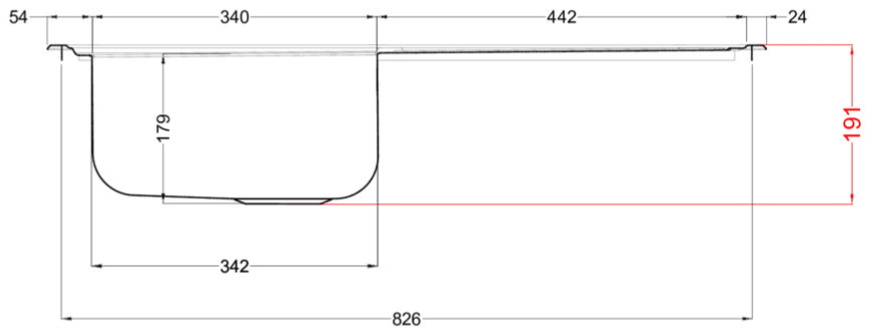

SKY 400

Technical Drawing

0

Description	1-bowl sink with drainer
Model	SKY 400
Base (mm)	450
0	Inset
Dimensions (mm)	860 x 500
Hole for built-in installation (mm)	840 x 480
Number of Bowls	1
Bowl Depth (mm)	180

0

Gross Weight (kg)	5,50
Net Weight (kg)	3,10
Packaging Dimension (kg)	920 x 570 x 220

0

Packaging	Cardboard
0	--

INOX

LIK400SACDX SATIN FINISH
8031873600983

LIK400SACSX SATIN FINISH
8031873600990

SKY 400 SX

general tolerances where not expressly communicated $\pm 0.2\%$
 connection dimensions according to UNI EN 695

SKY 400 DX

general tolerances where not expressly communicated $\pm 0.2\%$
connection dimensions according to UNI EN 695