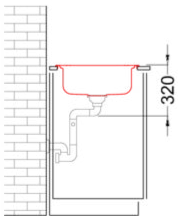

SKY 400

Technical Drawing

0

Description	1-bowl sink with drainer
Model	SKY 400
Base (mm)	450
0	Inset
Dimensions (mm)	860 x 500
Hole for built-in installation (mm)	840 x 480
Number of Bowls	1
Bowl Depth (mm)	180

0

Gross Weight (kg)	5,50
Net Weight (kg)	3,10
Packaging Dimension (kg)	920 x 570 x 220

0

Packaging	Cardboard
0	--

INOX

LIK400SACDX SATIN FINISH
8031873600983

LIK400SACSX SATIN FINISH
8031873600990

SKY 400 SX

general tolerances where not expressly communicated $\pm 0.2\%$
 connection dimensions according to UNI EN 695

SKY 400 DX

general tolerances where not expressly communicated $\pm 0.2\%$
connection dimensions according to UNI EN 695