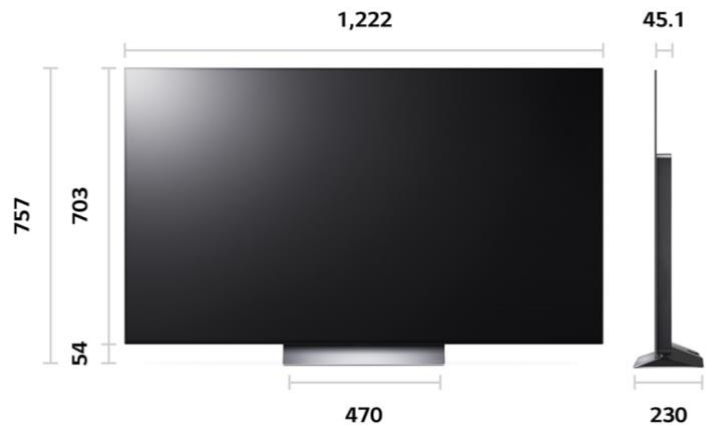

OLED55C34LA

PICTURE (DISPLAY)

Display Type: 4K OLED
Display Resolution: 4K Ultra HD (3,840 x 2,160)
Refresh Rate: 100Hz Native

AUDIO

LG Sound Sync
Simultaneous Audio Output
Bluetooth Surround Ready
Dolby Atmos
AI Sound
Audio Output: 40W
Speaker Direction :Down Firing
Speaker System: 2.2 channel

DIMENSIONS AND WEIGHTS

TV Dimensions without Stand (WxHxD mm): 1222x703x45.1

Packaging Dimensions (WxHxD mm): 1360x810x187

Packaging Weight (kg): 21.3

TV Dimensions with Stand (WxHxD mm): 1222x757x230

TV Stand (WxD mm): 470x230