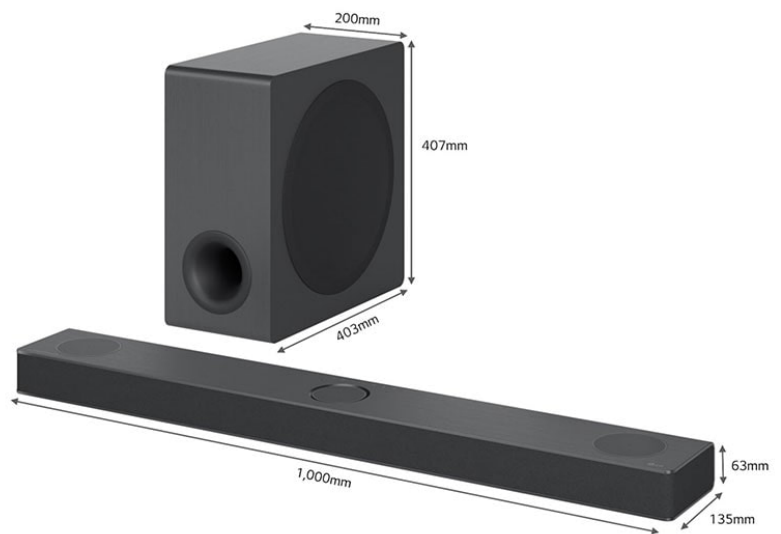

## SPECIFICATIONS

Channels: 3.1.3

Total power: 480W

Front speaker power: 45W x 2

Central speaker power: 40W

Power up-firing speakers: 45W x 2

Central up-firing speaker power: 40W

Subwoofer power: 220W (Wireless)

## CONNECTIONS

HDMI In: 1

HDMI Out: 1

USB: 1

Optical In: 1

## DIMENSIONS AND WEIGHT

Main (W x H x D) mm ; Weight kg

1000 x 63 x 135; 4.5KG

Subwoofer (W x H x D) mm ; Weight kg

201.7 x 407 x 403; 10KG

Packaging (W x H x D) mm ; Weight kg

1108 x 551 x 257; 18.7KG