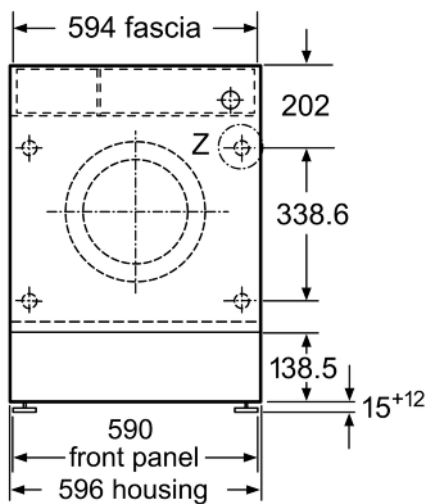

**Series 6, Built-in washing machine, 8 kg, 1400 rpm
WIW28302GB**