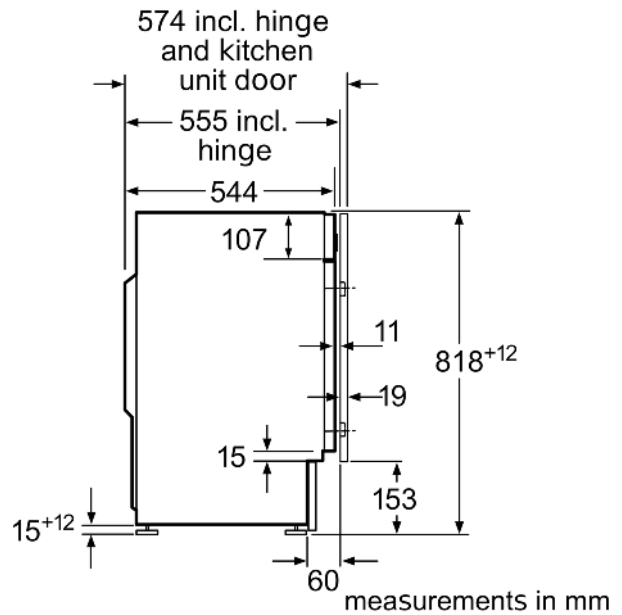

**Series 6, Built-in washing machine, 8 kg, 1400 rpm
WIW28302GB**