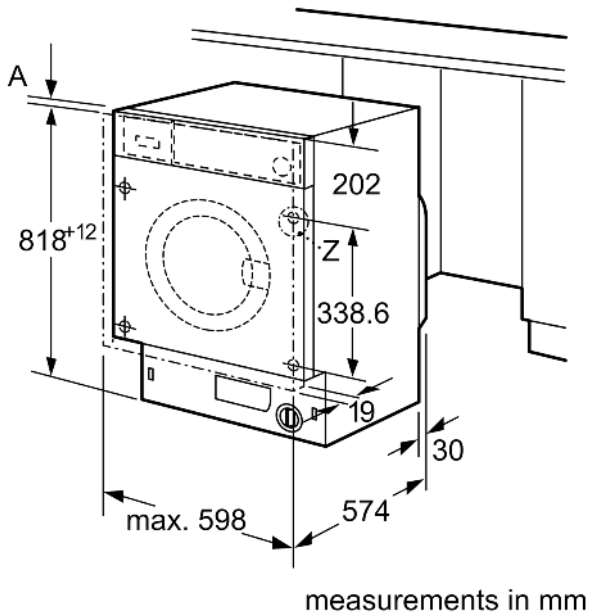

**Series 6, Built-in washing machine, 8 kg, 1400 rpm
WIW28302GB**