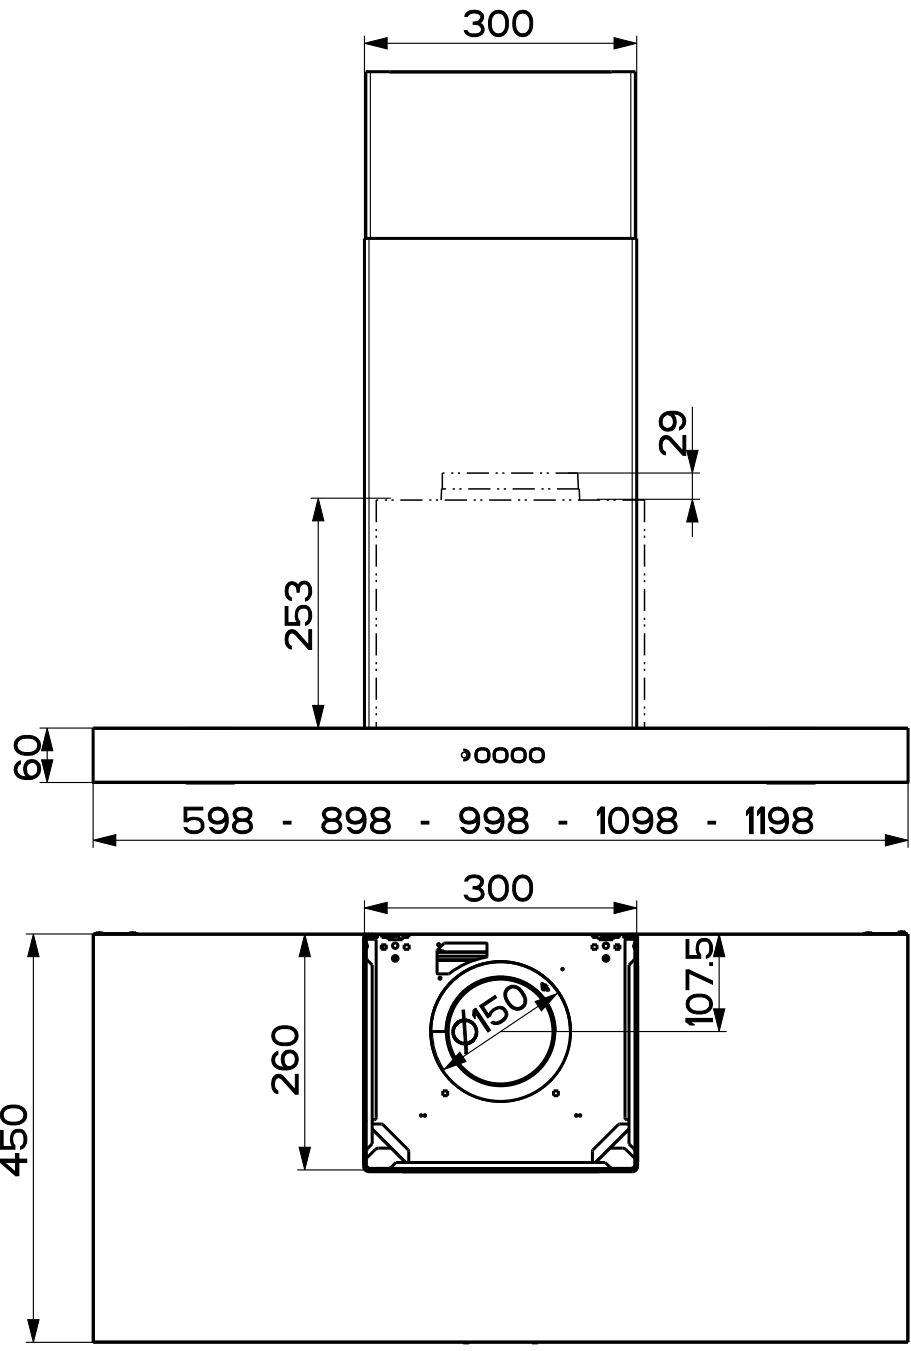

Created by **Solutions**

Denomination
DIMENSIONAL DRW SQUARCLE/SZ

Lang **EN**  Sheet **1/2**

Modif.by -

Approved by **Romani, Fabio**

Approval date **15-Nov-2023**

Doc. status **Released**

Drawing N.
325114_773

Rev
02

Created by Solutions	
Denomination DIMENSIONAL DRW SQUARCLE/SZ	
Lang EN 	Sheet 2/2
Modif.by -	
Approved by Romani, Fabio	
Approval date 15-Nov-2023	
Doc. status Released	
Drawing N. 325114_773	Rev 02