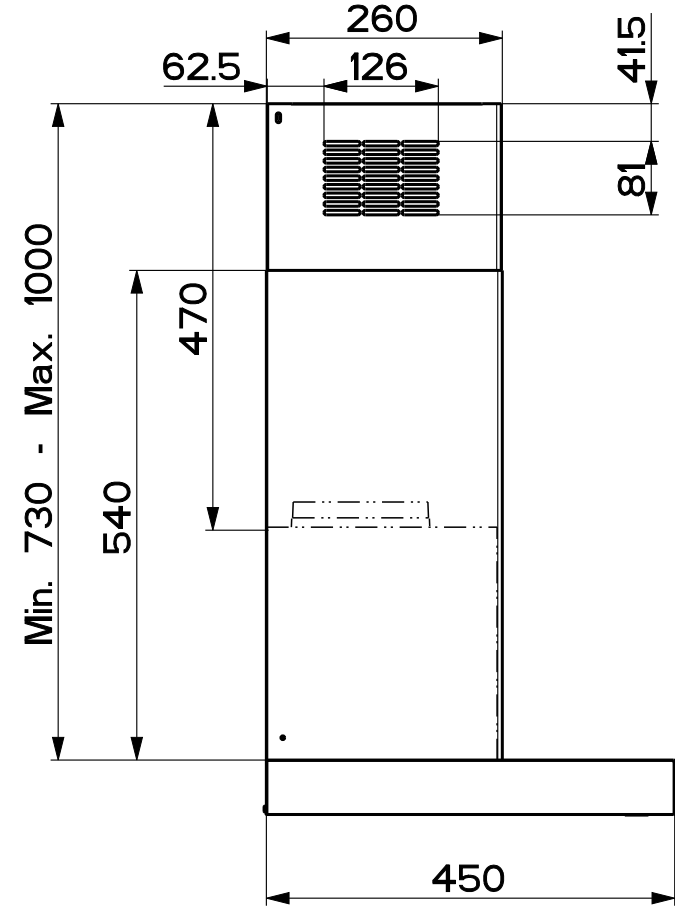

Created by **Solutions**

Denomination
DIMENSIONAL DRW SQUARCLE/SZ

Lang **EN**  Sheet **1/2**

Modif.by -

Approved by **Romani, Fabio**

Approval date **15-Nov-2023**

Doc. status **Released**

Drawing N.
325114_773

Rev
02

Created by Solutions	
Denomination DIMENSIONAL DRW SQUARCLE/SZ	
Lang EN 	Sheet 2/2
Modif.by -	
Approved by Romani, Fabio	
Approval date 15-Nov-2023	
Doc. status Released	
Drawing N. 325114_773	Rev 02