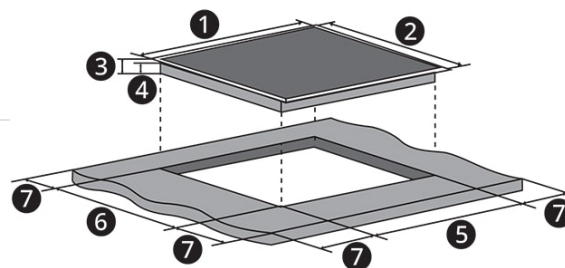

### DESIGN / FINISH

Cooktop Glass: Ceramic glass

Cooktop Control Type: Glass Touch

Control Display: LED

1 590mm	2 520mm
3 50mm	4 46mm
5 560mm~562mm	6 560mm~562mm
7 Min. 50mm	

### DIMENSIONS / WEIGHT

Product Weight (kg): 11.1

Shipping Weight (kg): 12.5

Size in Width (mm): 590

Product Dimensions (W x H x D) (mm): 590 x 50 x 520

Cut-out Dimensions (W x H x D) (mm): 560 x 61 x 480

Packing Dimensions (W x H x D) (mm): 690 x 108 x 645