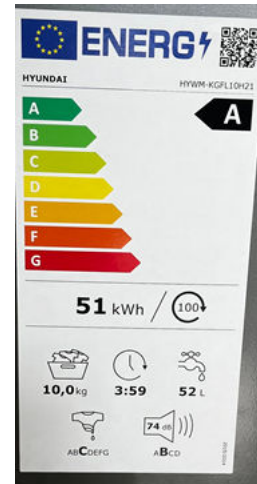

MODEL: HYWM-KGFL10H21W

HYUNDAI WASHER 10KGS CAPACITY

Capacity: 10KG

Max Spin Speed: 1200 / Net Weight(kg): 67KG

Gross Weight(kg): 70KG / Product Dimension(mm):
600*590*840

Loading Qty(40HQ): 162

Efficiency: A

Motor Type: BLDC

Programme : 15 with steam

60CM x 60CM x 85CM (LxWxH)

- ◆ Guarantee: D
- ◆ Variant: WHITE
- ◆ Size: 85CM X 60CM