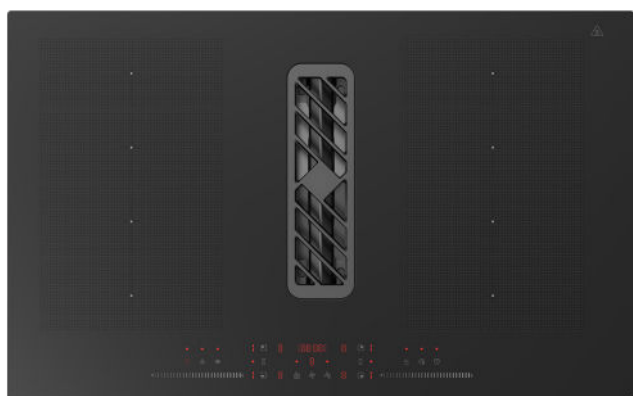

## MIDEA 83 CM ASPIRATION HOB

Model Number: M83C02-H22

<b>SPECIFICATIONS:</b>	
Product Name:	Aspiration Hob
Type:	Built-In
Aesthetics:	Black Ceramic Glass
Voltage:	220 - 240 V
Frequency:	50 - 60Hz
Net Weight:	24 KG
Hob Power:	7.58 kW
<b>MAIN FEATURES:</b>	
Location of Control:	Frontal, Touch Control
Air Inlet Grid:	Black, Cast Iron
Child Lock:	Yes
<b>HOB SPECS:</b>	
Cooking Areas:	4 + 2 Bridges (Free Zones)
Power Level:	9
Booster:	Yes
Timer:	Yes
Bridge Function:	Yes, Free Zone
<b>Front Cooking Zone</b>	
Size:	19.50cm x 24cm
Max / Boost Power:	2.2kW / 3.7kW
<b>Back Cooking Zone</b>	
Size:	19.50cm x 24cm
Max / Boost Power:	2.2kW / 3.7kW
<b>HOOD SPECS:</b>	
Air Flow:	650m <sup>3</sup> /h
Energy Efficient:	A++
Noise Level:	67db(A)
Motor Type / Power:	BLDC / 180W
Delay Off:	Yes, 5 mins
Aluminium Filter:	Yes
HEPA Filter:	Yes

### PRODUCT DIMENSIONS:

W: 83cm x D: 51.50cm x H: 20cm

### HOOD SIZE:

W: 9cm x H: 31.20cm