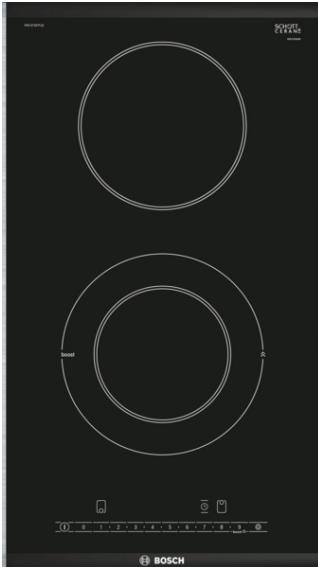

Series 6, Domino Electric hob, 30 cm, , PKF375FP1E

- The 18 cm cooking zone - extendable cooking zone.
- **ComfortProfile:** Elegant, appealing design with bevelled front and metal strips on the side.
- **30 cm width:** suitable for combining with other Domino and ComfortProfile hobs.
- **PowerBoost:** selectable boost in power output for a 20% shorter time to boiling.
- If you turn off the cooktop it saves the last selected setting for a short time. If the cooktop is switched of within a short time again the former settings are still available.

Technical Data

Product name/family : Vario/Domino cooking zone cera

Built-in / Free-standing : Built-in

Energy input : Electric

Total number of positions that can be used at the same time : 2

Min. required niche size for installation (HxWxD) : 38 x x mm

Width of the appliance : 306 mm

Dimensions : 38 x 306 x 527 mm

Dimensions of the packed product (HxWxD) : 120 x 375 x 590 mm

Net weight : 4.8 kg

Gross weight : 5.5 kg

Residual heat indicator : yes

Location of control panel : Hob front

Basic surface material : Ceramic

Color of surface : Alu, brushed, Black

Length electrical supply cord : 100.0 cm

Connection Rating : 3500 W

Fuse protection : 16 A

Voltage : 220-240 V

Frequency : 60; 50 Hz