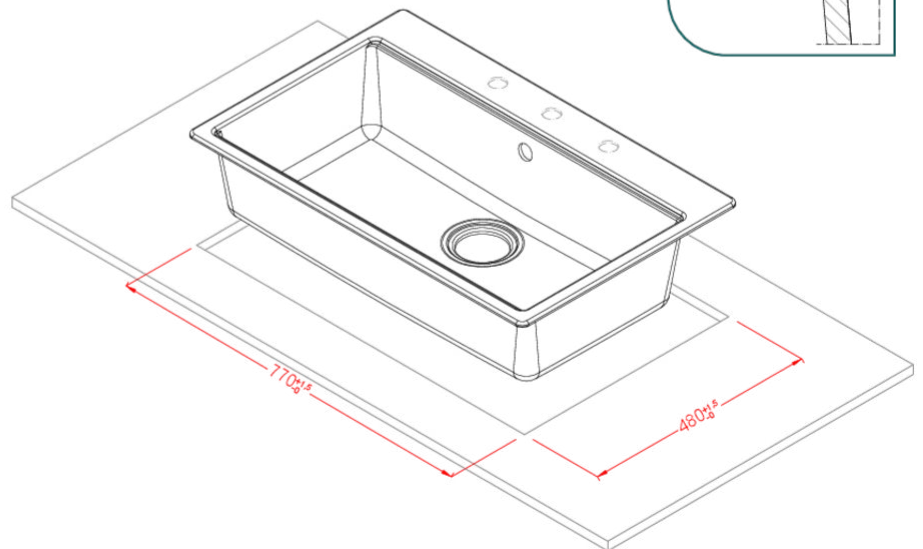

Fixing System

Time 130

general tolerances where not expressly communicated $\pm 0,4\%$
connection dimensions according to UNI EN 695
eventual exceptions are reported with *

elleci