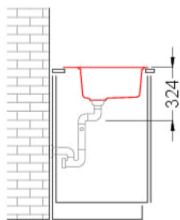

TIME 130

Technical Drawing

FEATURES

Description	1-bowl sink
Model	TIME 130
Base (mm)	800
Installations	Inset
Dimensions (mm)	790 x 510
Hole for built-in installation (mm)	770 x 480
Number of Bowls	1
Bowl Depth (mm)	180

Fixing System

Time 130

general tolerances where not expressly communicated $\pm 0,4\%$
 connection dimensions according to UNI EN 695
 eventual exceptions are reported with *

elleci