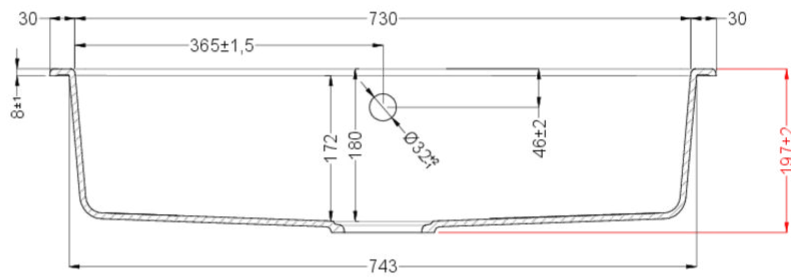

TIME 130

Technical Drawing

FEATURES

Description	1-bowl sink
Model	TIME 130
Base (mm)	800
Installations	Inset
Dimensions (mm)	790 x 510
Hole for built-in installation (mm)	770 x 480
Number of Bowls	1
Bowl Depth (mm)	180

Fixing System

Time 130

general tolerances where not expressly communicated $\pm 0,4\%$
 connection dimensions according to UNI EN 695
 eventual exceptions are reported with *

elleci