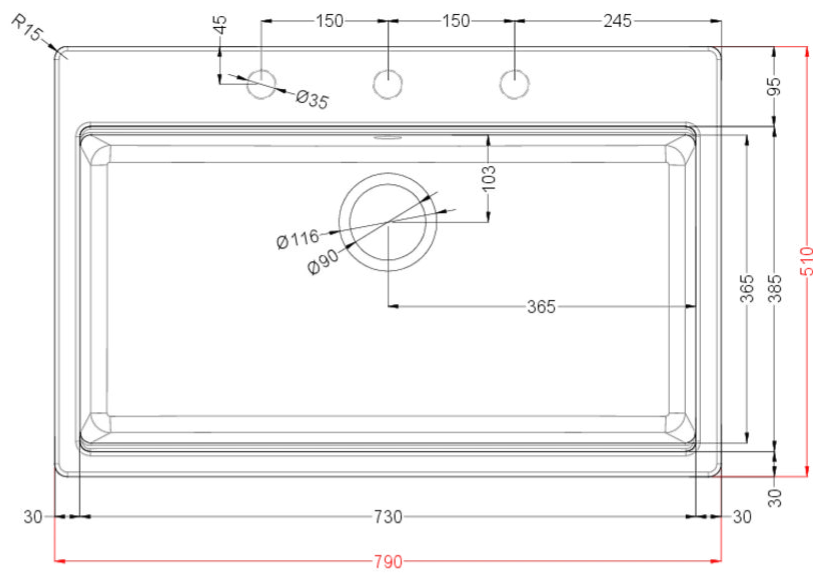

TIME 130

Technical Drawing

FEATURES

Description	1-bowl sink
Model	TIME 130
Base (mm)	800
Installations	Inset
Dimensions (mm)	790 x 510
Hole for built-in installation (mm)	770 x 480
Number of Bowls	1
Bowl Depth (mm)	180

Fixing System

Time 130

general tolerances where not expressly communicated $\pm 0,4\%$
 connection dimensions according to UNI EN 695
 eventual exceptions are reported with *

elleci