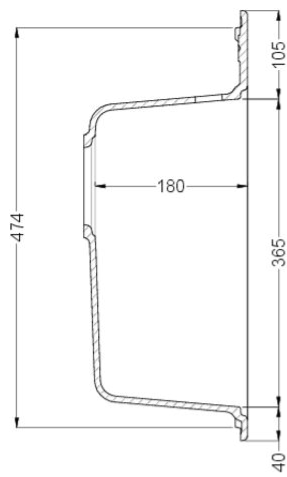

TIME 130

Technical Drawing

FEATURES

Description	1-bowl sink
Model	TIME 130
Base (mm)	800
Installations	Inset
Dimensions (mm)	790 x 510
Hole for built-in installation (mm)	770 x 480
Number of Bowls	1
Bowl Depth (mm)	180

LOGISTIC DATA

Gross Weight (kg)	13,60
Net Weight (kg)	10,40
Packaging Dimension (kg)	870 x 575 x 260
Packaging Volume (kg)	0,130

PACKAGING FEATURES

Packaging	Cardboard and polyethylene
------------------	----------------------------

Fixing System

Time 130

general tolerances where not expressly communicated $\pm 0,4\%$
 connection dimensions according to UNI EN 695
 eventual exceptions are reported with *

elleci