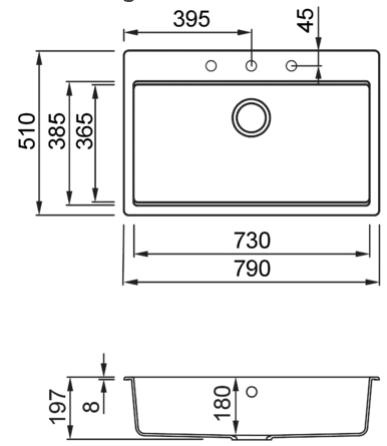

TIME 130

Technical Drawing

FEATURES

Description	1-bowl sink
Model	TIME 130
Base (mm)	800
Installations	Inset
Dimensions (mm)	790 x 510
Hole for built-in installation (mm)	770 x 480
Number of Bowls	1
Bowl Depth (mm)	180

LOGISTIC DATA

Gross Weight (kg)	13,60
Net Weight (kg)	10,40
Packaging Dimension (kg)	870 x 575 x 260
Packaging Volume (kg)	0,130

PACKAGING FEATURES

Packaging	Cardboard and polyethylene
------------------	----------------------------

Fixing System

Time 130

general tolerances where not expressly communicated $\pm 0,4\%$
 connection dimensions according to UNI EN 695
 eventual exceptions are reported with *

elleci