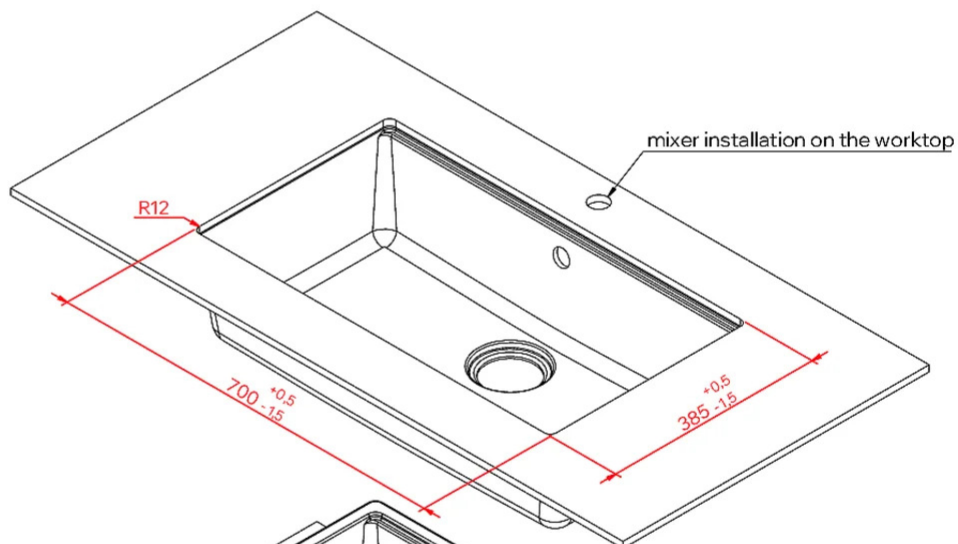

TIME UM 130

Technical Drawing

FEATURES

Description	1-bowl sink
Model	TIME UM 130
Base (mm)	800
Installations	Undermount
Dimensions (mm)	750 x 435
Hole for built-in installation (mm)	
Number of Bowls	1
Bowl Depth (mm)	180

Undermount

Inset

Time Undermount 130

general tolerances where not expressly communicated $\pm 0.4\%$
 connection dimensions according to UNI EN 695
 eventual exception are reported with *

Data emissione disegno: 11/06/2025