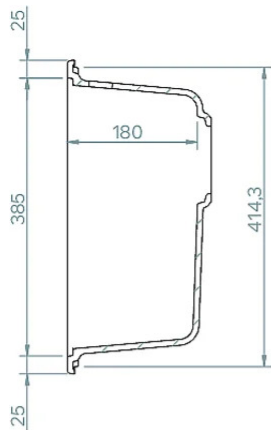

TIME UM 130

Technical Drawing

FEATURES

Description	1-bowl sink
Model	TIME UM 130
Base (mm)	800
Installations	Undermount
Dimensions (mm)	750 x 435
Hole for built-in installation (mm)	
Number of Bowls	1
Bowl Depth (mm)	180

LOGISTIC DATA

Gross Weight (kg)	12,60
Net Weight (kg)	9,20
Packaging Dimension (kg)	870 x 575 x 260
Packaging Volume (kg)	0,130

PACKAGING FEATURES

Packaging	Cardboard and polyethylene
------------------	----------------------------

Undermount

Inset

Time Undermount 130

general tolerances where not expressly communicated $\pm 0.4\%$
 connection dimensions according to UNI EN 695
 eventual exception are reported with *

Data emissione disegno: 11/06/2025