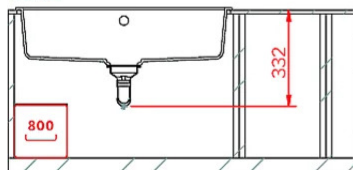

TIME UM 130

Technical Drawing

FEATURES

Description	1-bowl sink
Model	TIME UM 130
Base (mm)	800
Installations	Undermount
Dimensions (mm)	750 x 435
Hole for built-in installation (mm)	
Number of Bowls	1
Bowl Depth (mm)	180

Undermount

Inset

Time Undermount 130

general tolerances where not expressly communicated $\pm 0.4\%$
 connection dimensions according to UNI EN 695
 eventual exception are reported with *

Data emissione disegno: 11/06/2025