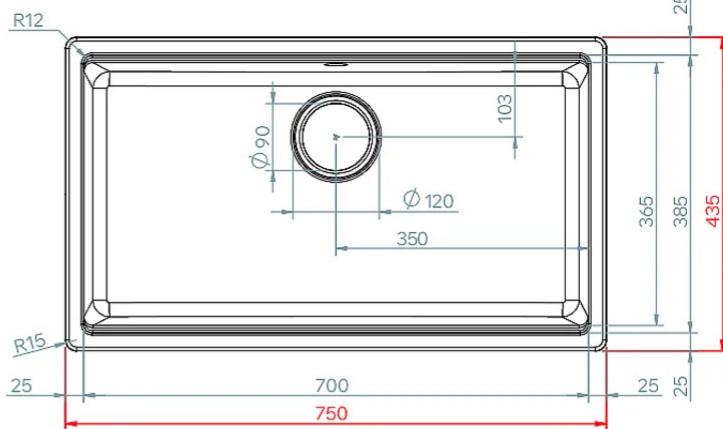

TIME UM 130

Technical Drawing

FEATURES

Description	1-bowl sink
Model	TIME UM 130
Base (mm)	800
Installations	Undermount
Dimensions (mm)	750 x 435
Hole for built-in installation (mm)	
Number of Bowls	1
Bowl Depth (mm)	180

LOGISTIC DATA

Gross Weight (kg)	12,60
Net Weight (kg)	9,20
Packaging Dimension (kg)	870 x 575 x 260
Packaging Volume (kg)	0,130

PACKAGING FEATURES

Packaging	Cardboard and polyethylene
------------------	----------------------------

Undermount

Inset

Time Undermount 130

general tolerances where not expressly communicated $\pm 0.4\%$
 connection dimensions according to UNI EN 695
 eventual exception are reported with *

Data emissione disegno: 11/06/2025