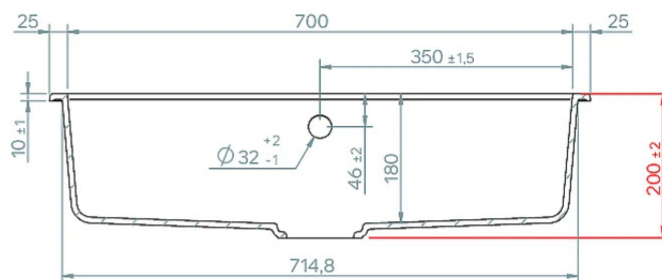

TIME UM 130

Technical Drawing

FEATURES

Description	1-bowl sink
Model	TIME UM 130
Base (mm)	800
Installations	Undermount
Dimensions (mm)	750 x 435
Hole for built-in installation (mm)	
Number of Bowls	1
Bowl Depth (mm)	180

Undermount

Inset

Time Undermount 130

general tolerances where not expressly communicated $\pm 0.4\%$
 connection dimensions according to UNI EN 695
 eventual exception are reported with *

Data emissione disegno: 11/06/2025