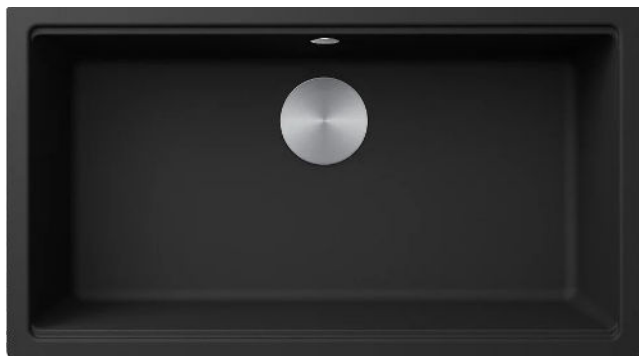

TIME UM 130

Technical Drawing

FEATURES

Description	1-bowl sink
Model	TIME UM 130
Base (mm)	800
Installations	Undermount
Dimensions (mm)	750 x 435
Hole for built-in installation (mm)	
Number of Bowls	1
Bowl Depth (mm)	180