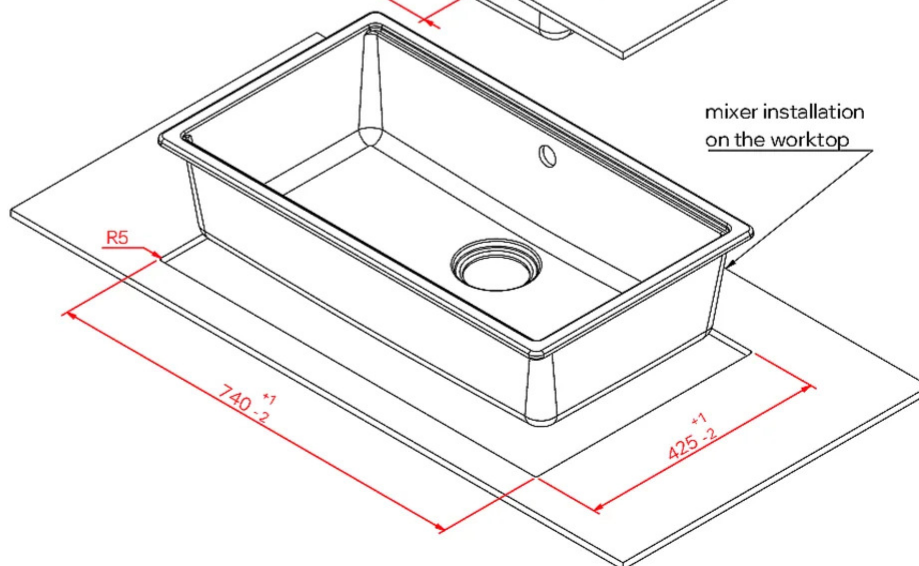

Inset

Time Undermount 130

general tolerances where not expressly communicated $\pm 0.4\%$
connection dimensions according to UNI EN 695
eventual exception are reported with *

Data emissione disegno: 11/06/2025

Revisione disegno: 2130BSO-01

elleci