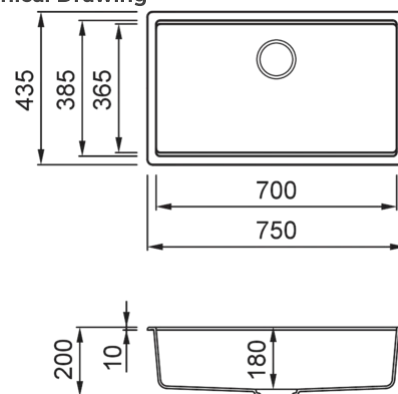

TIME UM 130

Technical Drawing

FEATURES

Description	1-bowl sink
Model	TIME UM 130
Base (mm)	800
Installations	Undermount
Dimensions (mm)	750 x 435
Hole for built-in installation (mm)	
Number of Bowls	1
Bowl Depth (mm)	180

LOGISTIC DATA

Gross Weight (kg)	12,60
Net Weight (kg)	9,20
Packaging Dimension (kg)	870 x 575 x 260
Packaging Volume (kg)	0,130

PACKAGING FEATURES

Packaging	Cardboard and polyethylene
------------------	----------------------------

Undermount

Inset

Time Undermount 130

general tolerances where not expressly communicated $\pm 0.4\%$
 connection dimensions according to UNI EN 695
 eventual exception are reported with *

Data emissione disegno: 11/06/2025