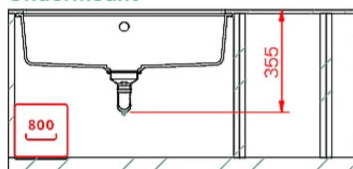

TIME UM 130

Technical Drawing

FEATURES

Description	1-bowl sink
Model	TIME UM 130
Base (mm)	800
Installations	Undermount
Dimensions (mm)	750 x 435
Hole for built-in installation (mm)	
Number of Bowls	1
Bowl Depth (mm)	180

Undermount

Inset

Time Undermount 130

general tolerances where not expressly communicated $\pm 0.4\%$
 connection dimensions according to UNI EN 695
 eventual exception are reported with *

Data emissione disegno: 11/06/2025