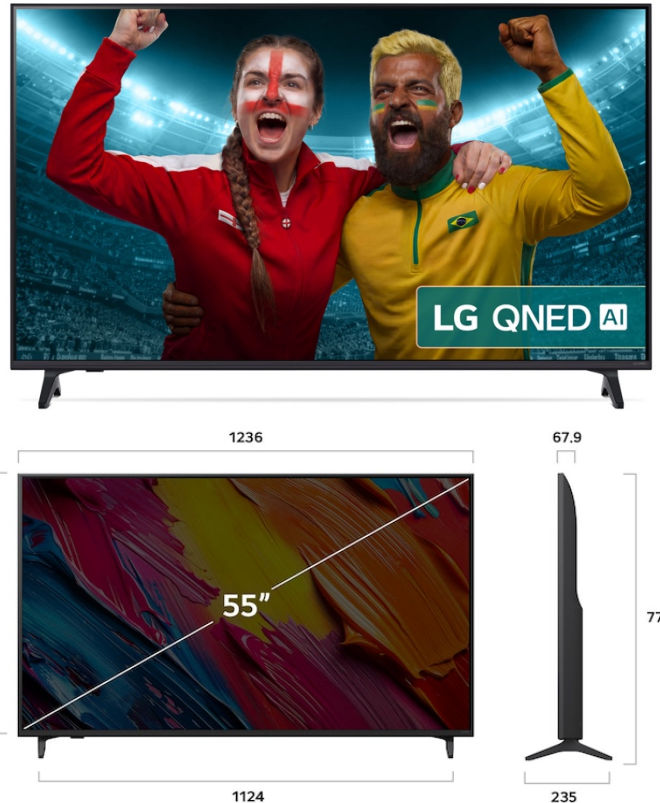

LG QNED AI QNED70 4K Smart TV AI Magic remote HDR10 webOS25 55QNED70A6A

PICTURE (DISPLAY & PROCESSING)

Display Type: 4K QNED
Display Resolution: 4K Ultra HD (3,840 x 2,160)
Refresh Rate: 60Hz Native
Wide Color Gamut: Dynamic QNED Color
Picture Processor: $\alpha 7$ AI Processor 4K Gen8
AI Upscaling: 4K Super Upscaling
Dynamic Tone Mapping
HDR (High Dynamic Range): HDR10 / HLG
FILMMAKER MODE™
Picture Mode: 10 modes

DIMENSIONS AND WEIGHTS

TV Dimensions without Stand (WxHxD): 1228 x 715 x 70.8
TV Dimensions with Stand (WxHxD): 1228 x 776 x 230
Packaging Dimensions (WxHxD): 1356 x 805 x 120
TV Stand (WxD): 989 x 230
TV Weight without Stand: 9.5
TV Weight with Stand: 9.6
Packaging Weight (Overseas): 12.6
VESA Mounting (WxH): 300 x 200