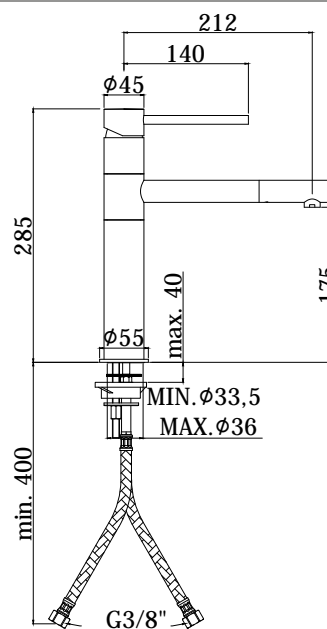

COLLECTION

birillo

PRODUCT IMAGE

TECHNICAL DRAWING

DESCRIPTION

One-hole sink mixer with swivelling spout complete with:

- aerator M18x1
- set of 2 stainless steel hoses 3/8"G

ART.

- BI 188 . .**
with swivel straight spout
- with long lever

FINISHES

- BI**
CR - chrome plated

PRODUCT PAGE

www.paffoni.it